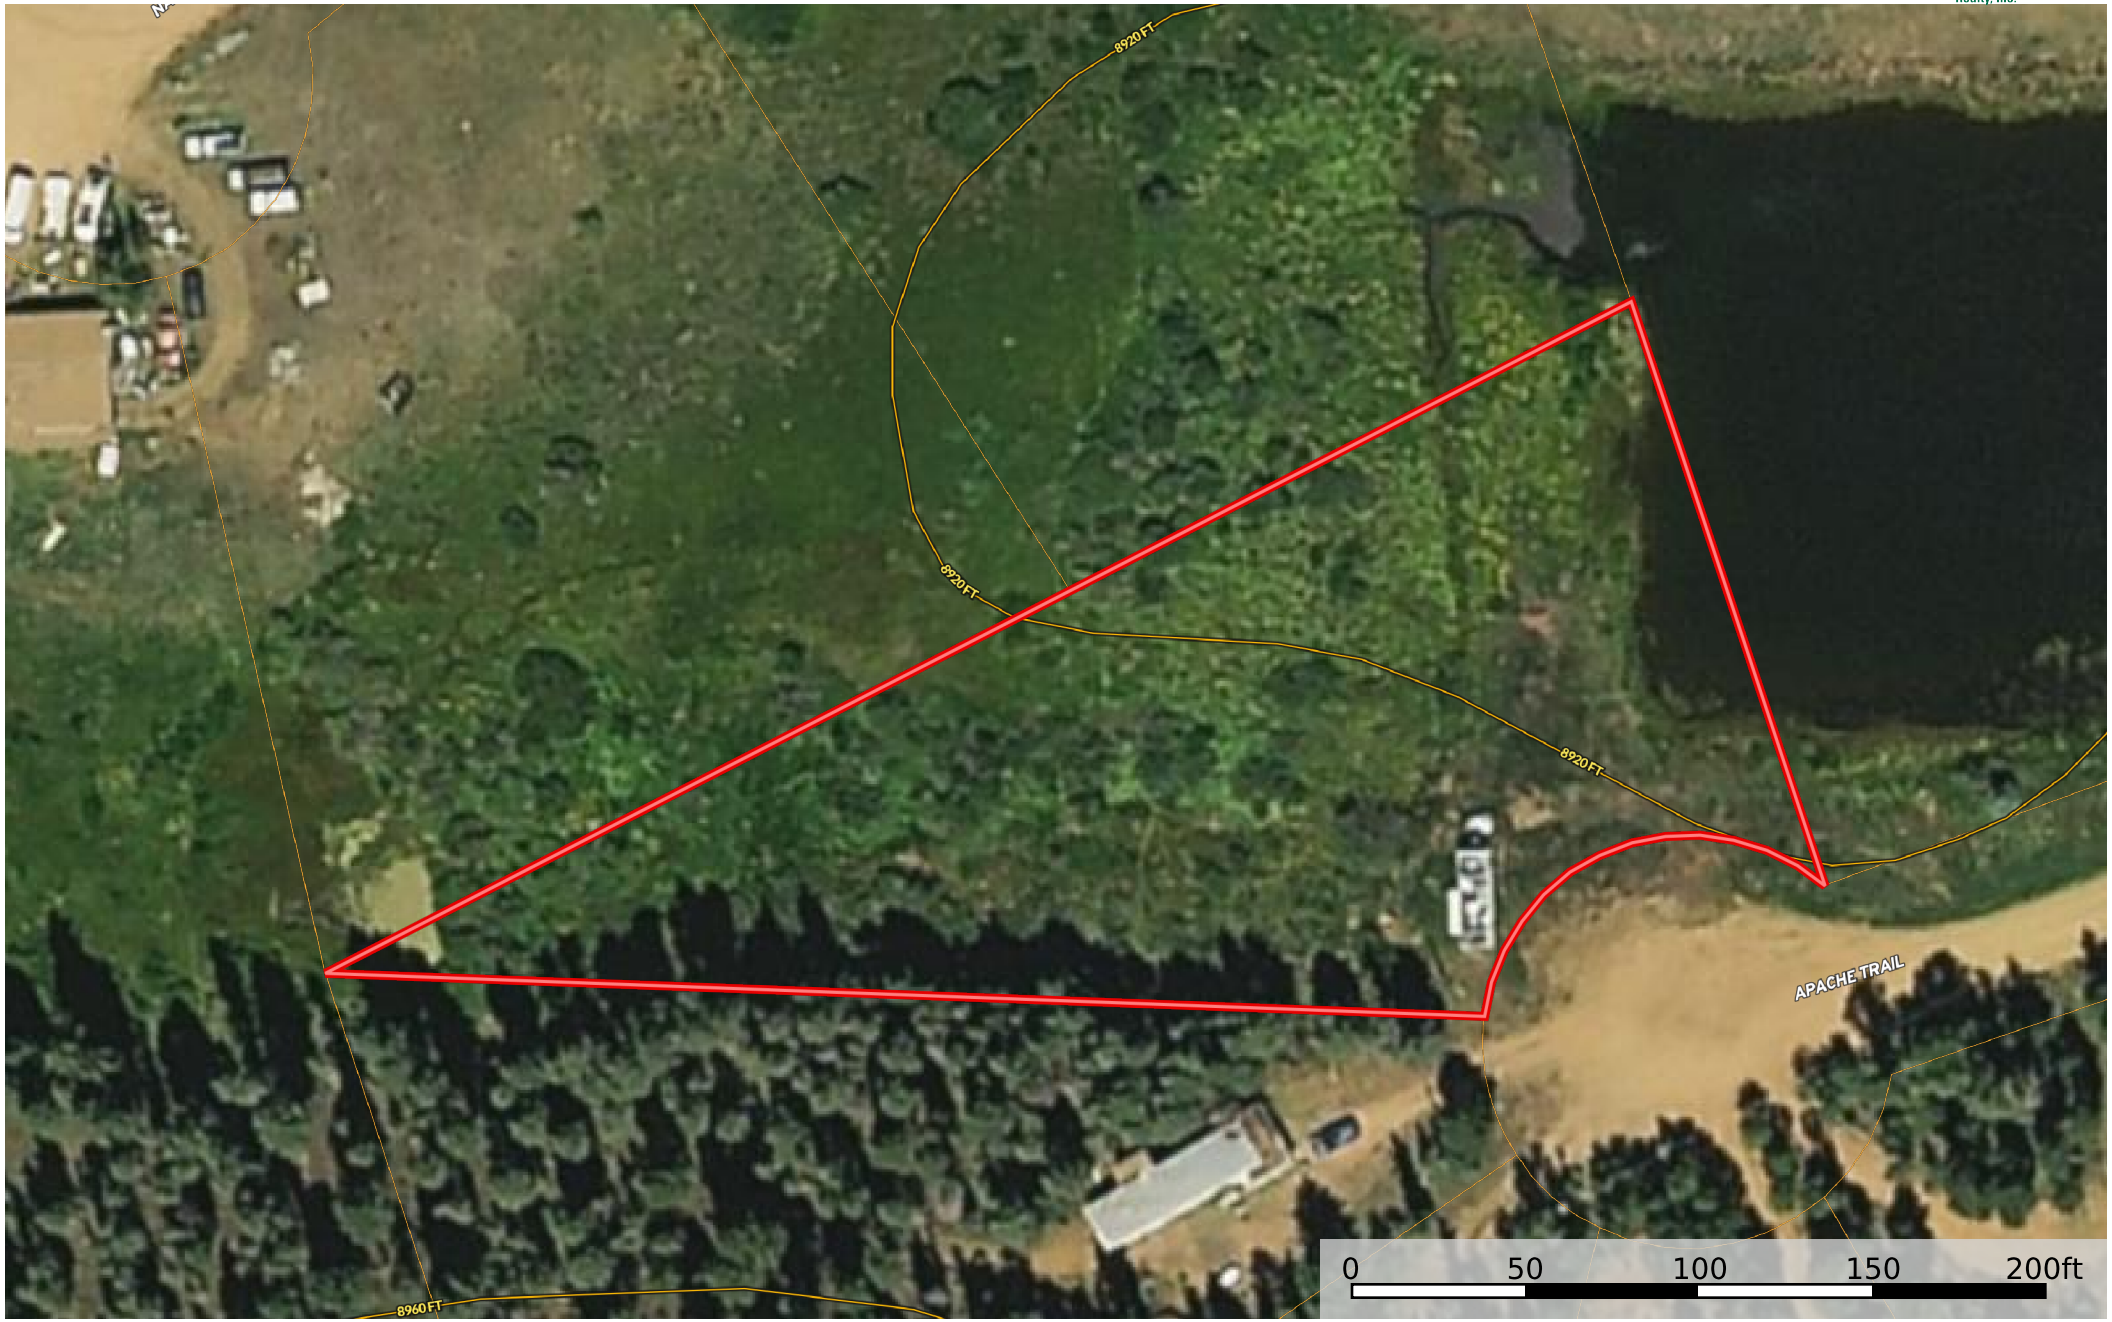

87 Apache Trail, Divide CO

Colorado, 1.01 AC +/-

 Boundary